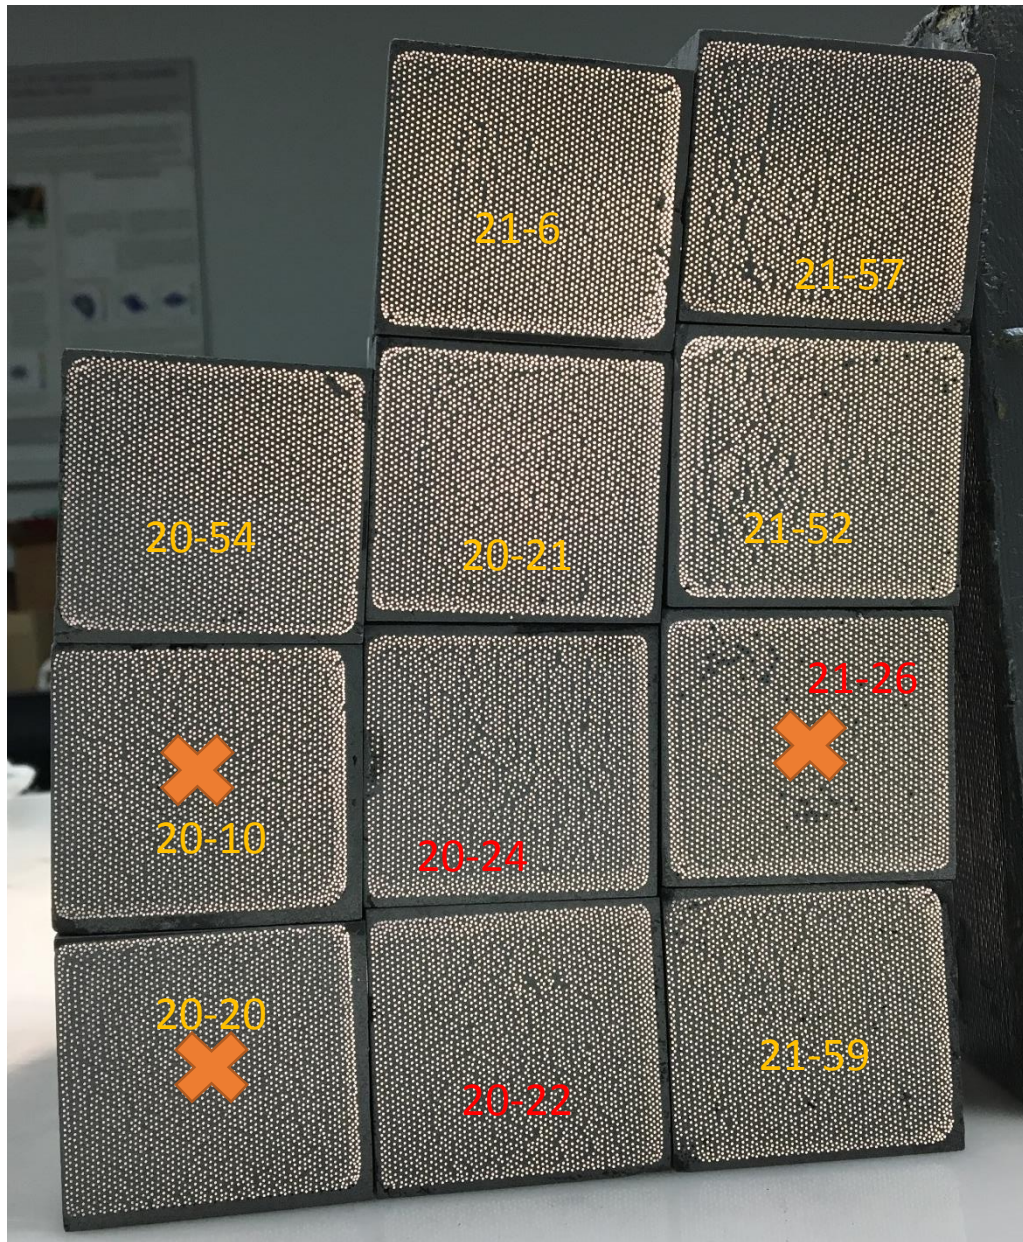

Alternative blocks for V2.1 – rec'd 11/16/2017 (shown with other #20 and #21 blocks)

This stack-up does NOT show how the blocks were arranged in the V2.1 prototype. "X" blocks were not used.

This is how the blocks were Arranged in the V2.1 Prototype (view from front, looking downstream). This is not the actual stack of blocks- it is a collage of individual photos. The spacing between blocks is not representative of the actual assembly.

front (light guide end)			
7	54	6	3
50	21	57	60
49	22	52	62
8	24	59	4

This is how the blocks were
Arranged in the V2.1
Prototype (view from back,
looking upstream)

	back			
3	6	54	7	
60	57	21	50	
62	52	22	49	
4	59	24	8	