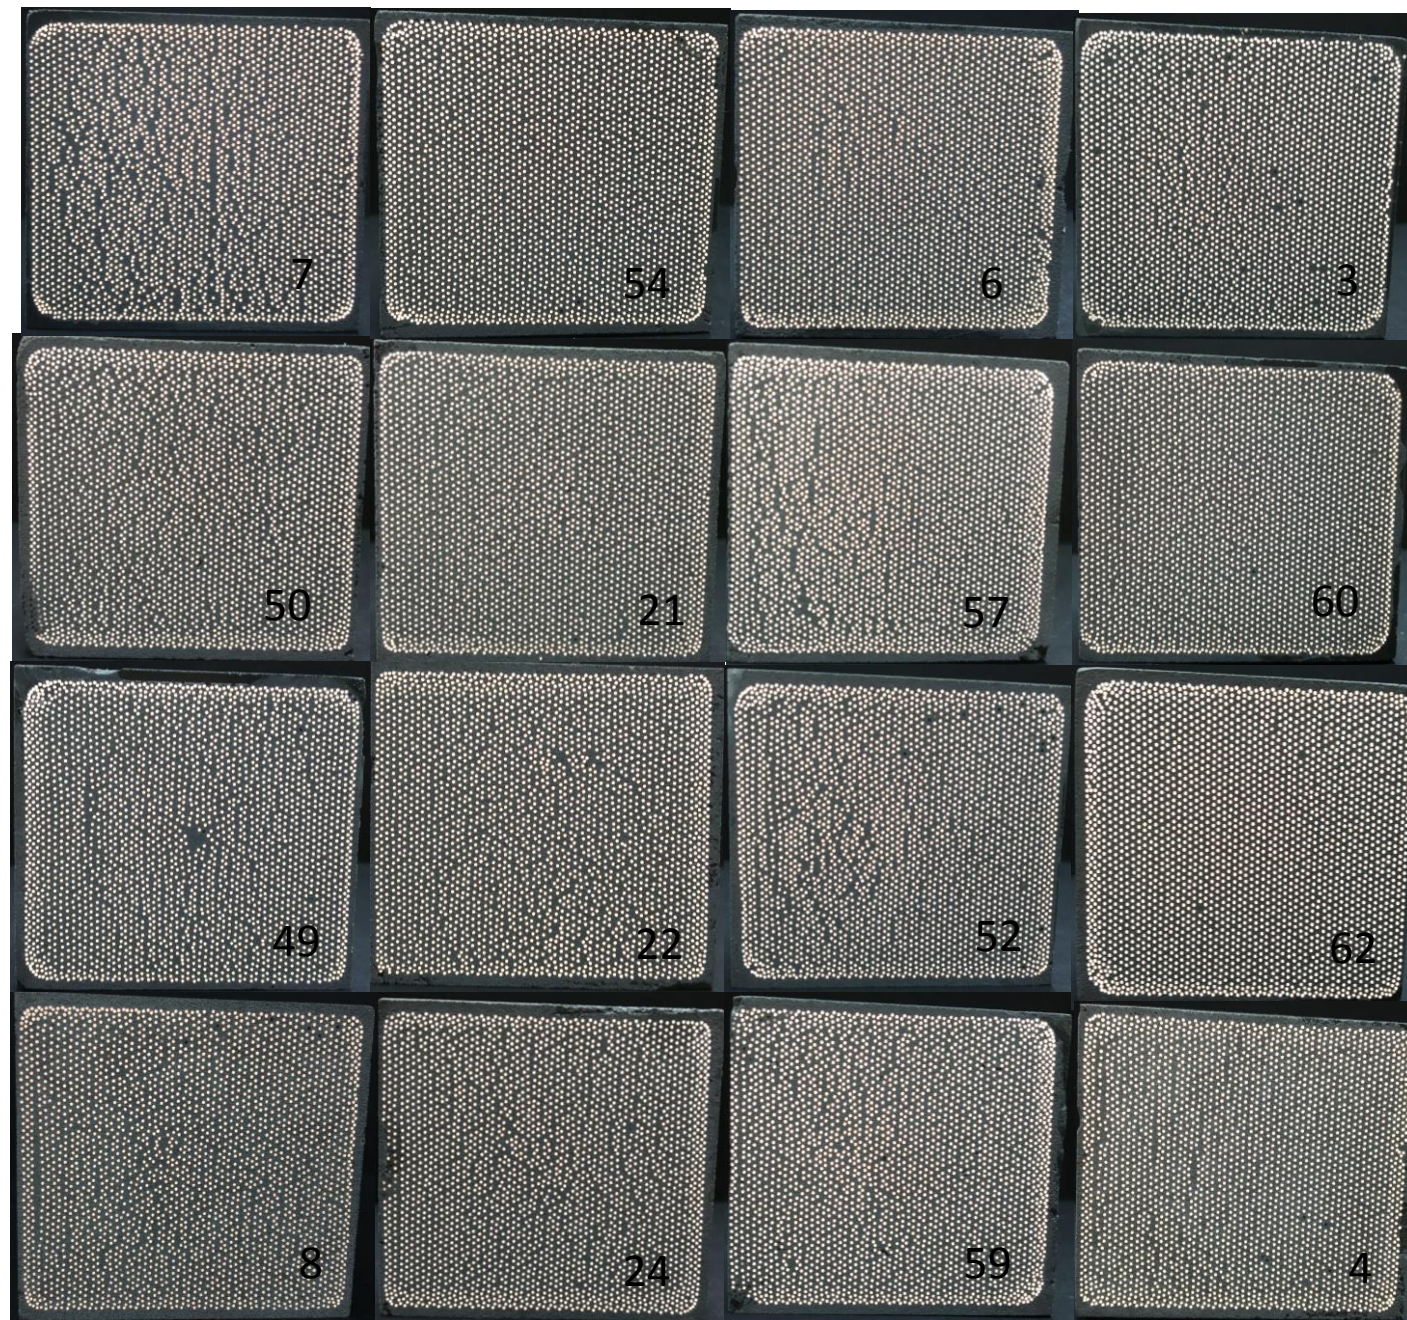

Alternative blocks for V2.1 – rec'd 11/16/2017 (shown with other #20 and #21 blocks)

This stack-up does NOT show how the blocks were arranged in the V2.1 prototype. "X" blocks were not used.

This is how the blocks were Arranged in the V2.1 Prototype (view from front, looking downstream). This is not the actual stack of blocks- it is a collage of individual photos. The spacing between blocks is not representative of the actual assembly.

front (light guide end)			
7	54	6	3
50	21	57	60
49	22	52	62
8	24	59	4

This is how the blocks were
Arranged in the V2.1
Prototype (view from back,
looking upstream)

	back			
3	6	54	7	
60	57	21	50	
62	52	22	49	
4	59	24	8	