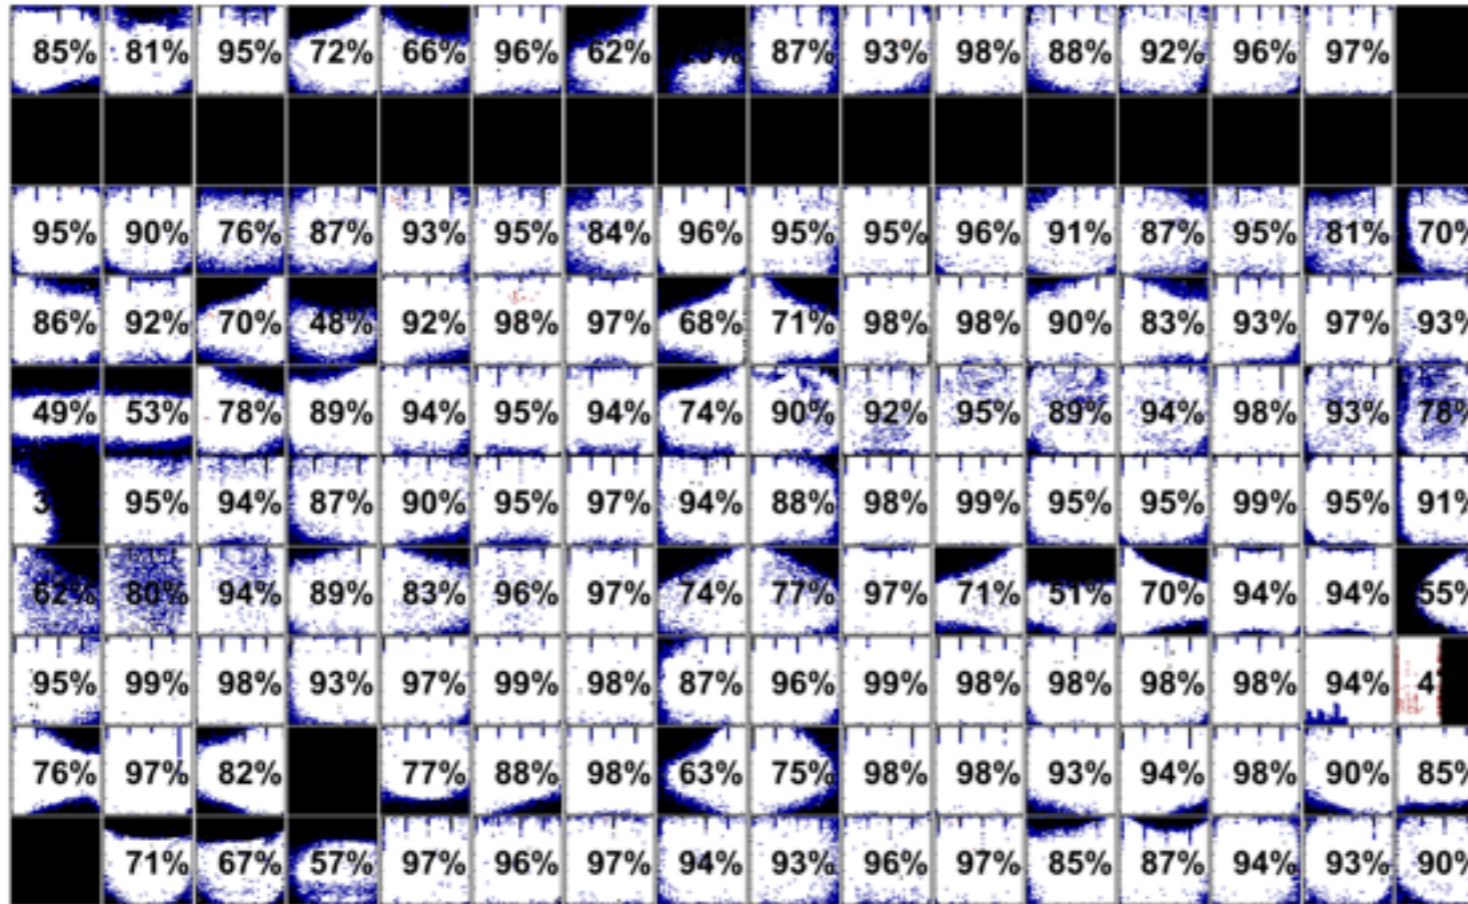

Run15 pp - Run 422618

B0

East

West

Total

**92.5% Good
Pixels**

**4.7%
Cold Pixels**

**2.8%
Dead Pixels**

Run15 pp - Run 422618

B1

East

Total

**77.5% Good
Pixels**

**6.8%
Cold Pixels**

**15.7%
Dead Pixels**

West