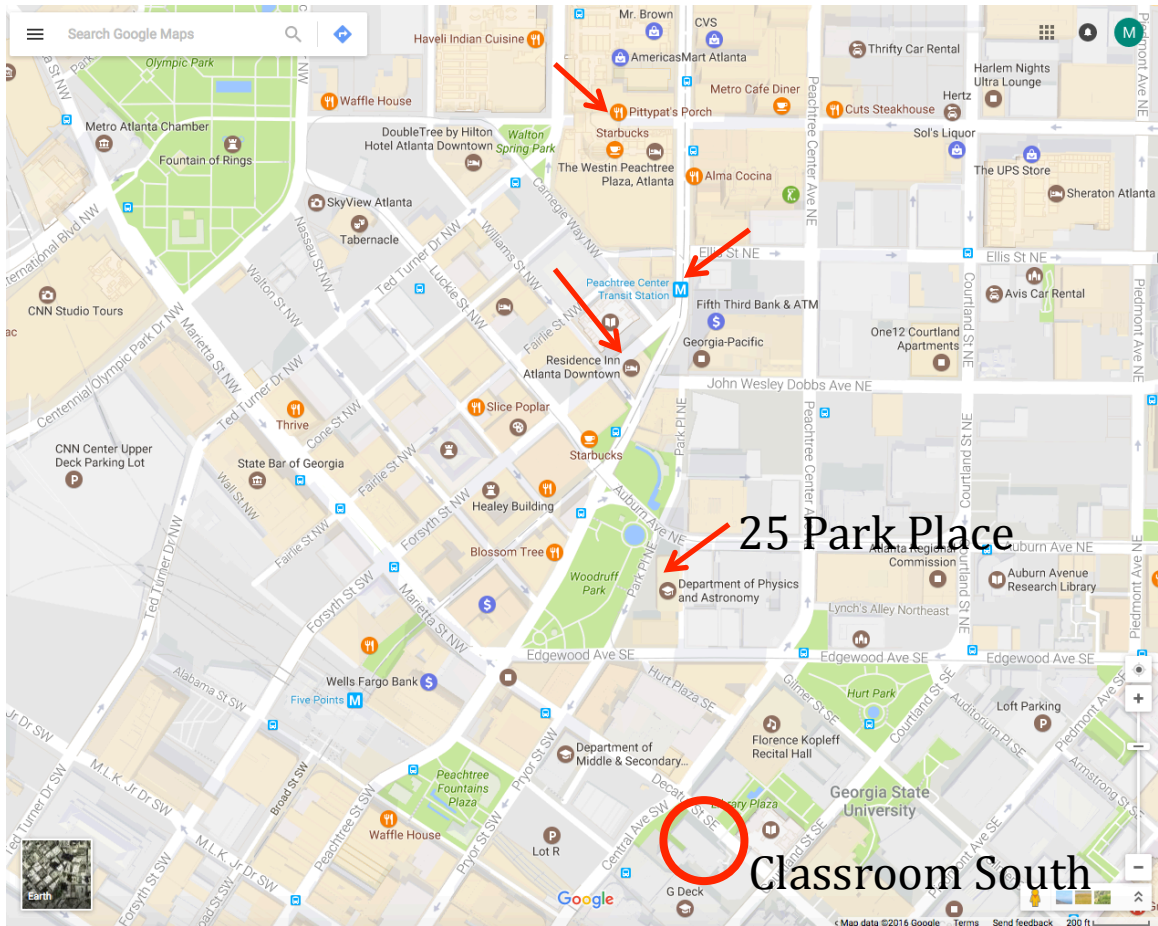

Lunch Options

Broad St.

- Dua – Vietnamese Noodle Soup
- Reuben’s Deli – NY Style Deli
- Moe’s Southwest Grill – Mexican
- Mama Mia’s – Pizza
- Naan Stop – Indian
- Many more...

Peachtree St.

- Rising Roll – Sandwiches

Coffee: Ebrik, 16 Park Pl.