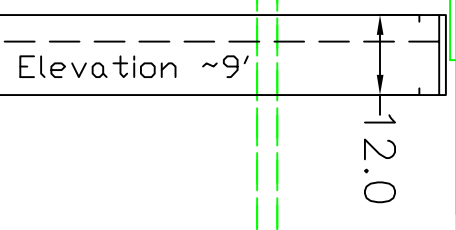

5G Line @ 125A

42.0

Work Station

Strain Gauge Half Rack

Cryo

Cryo

Mag Measure

30