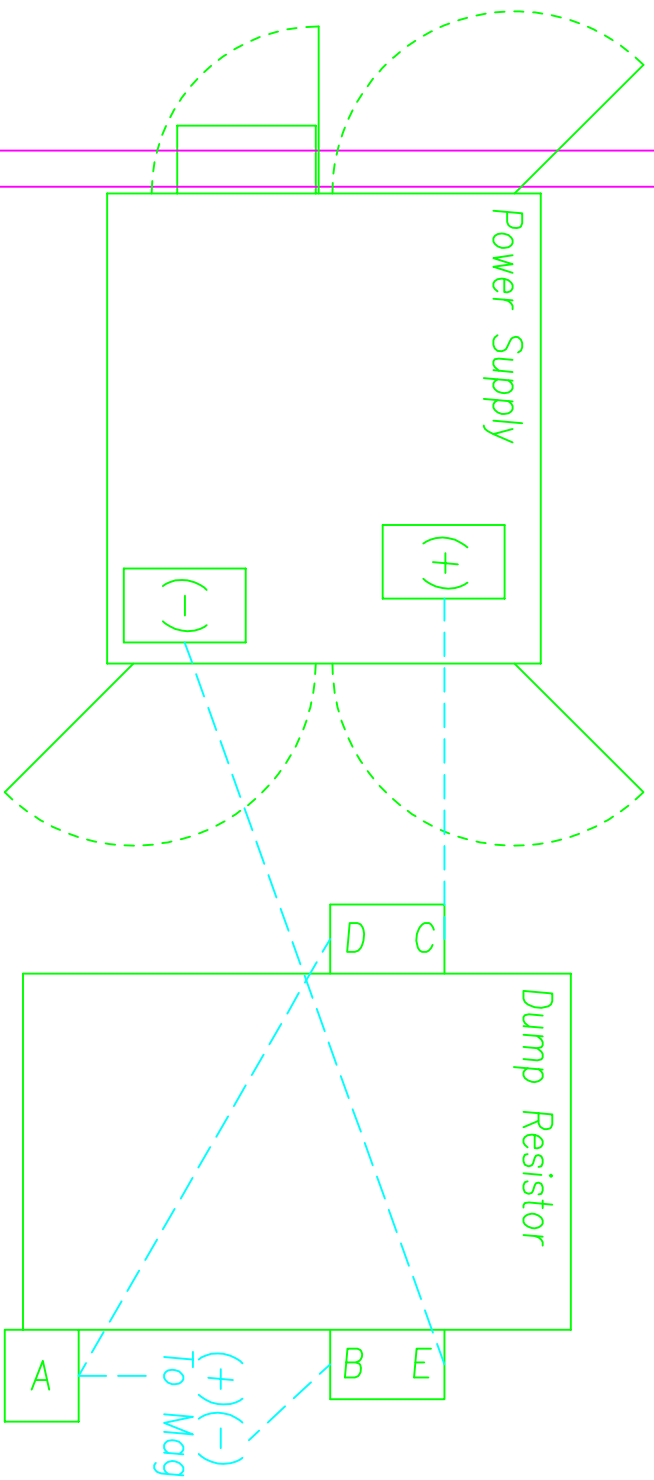

MEZZANINE
EV. 97.00(?)

1200A SW

1600A SW

800A CB

Water & Heat Trace