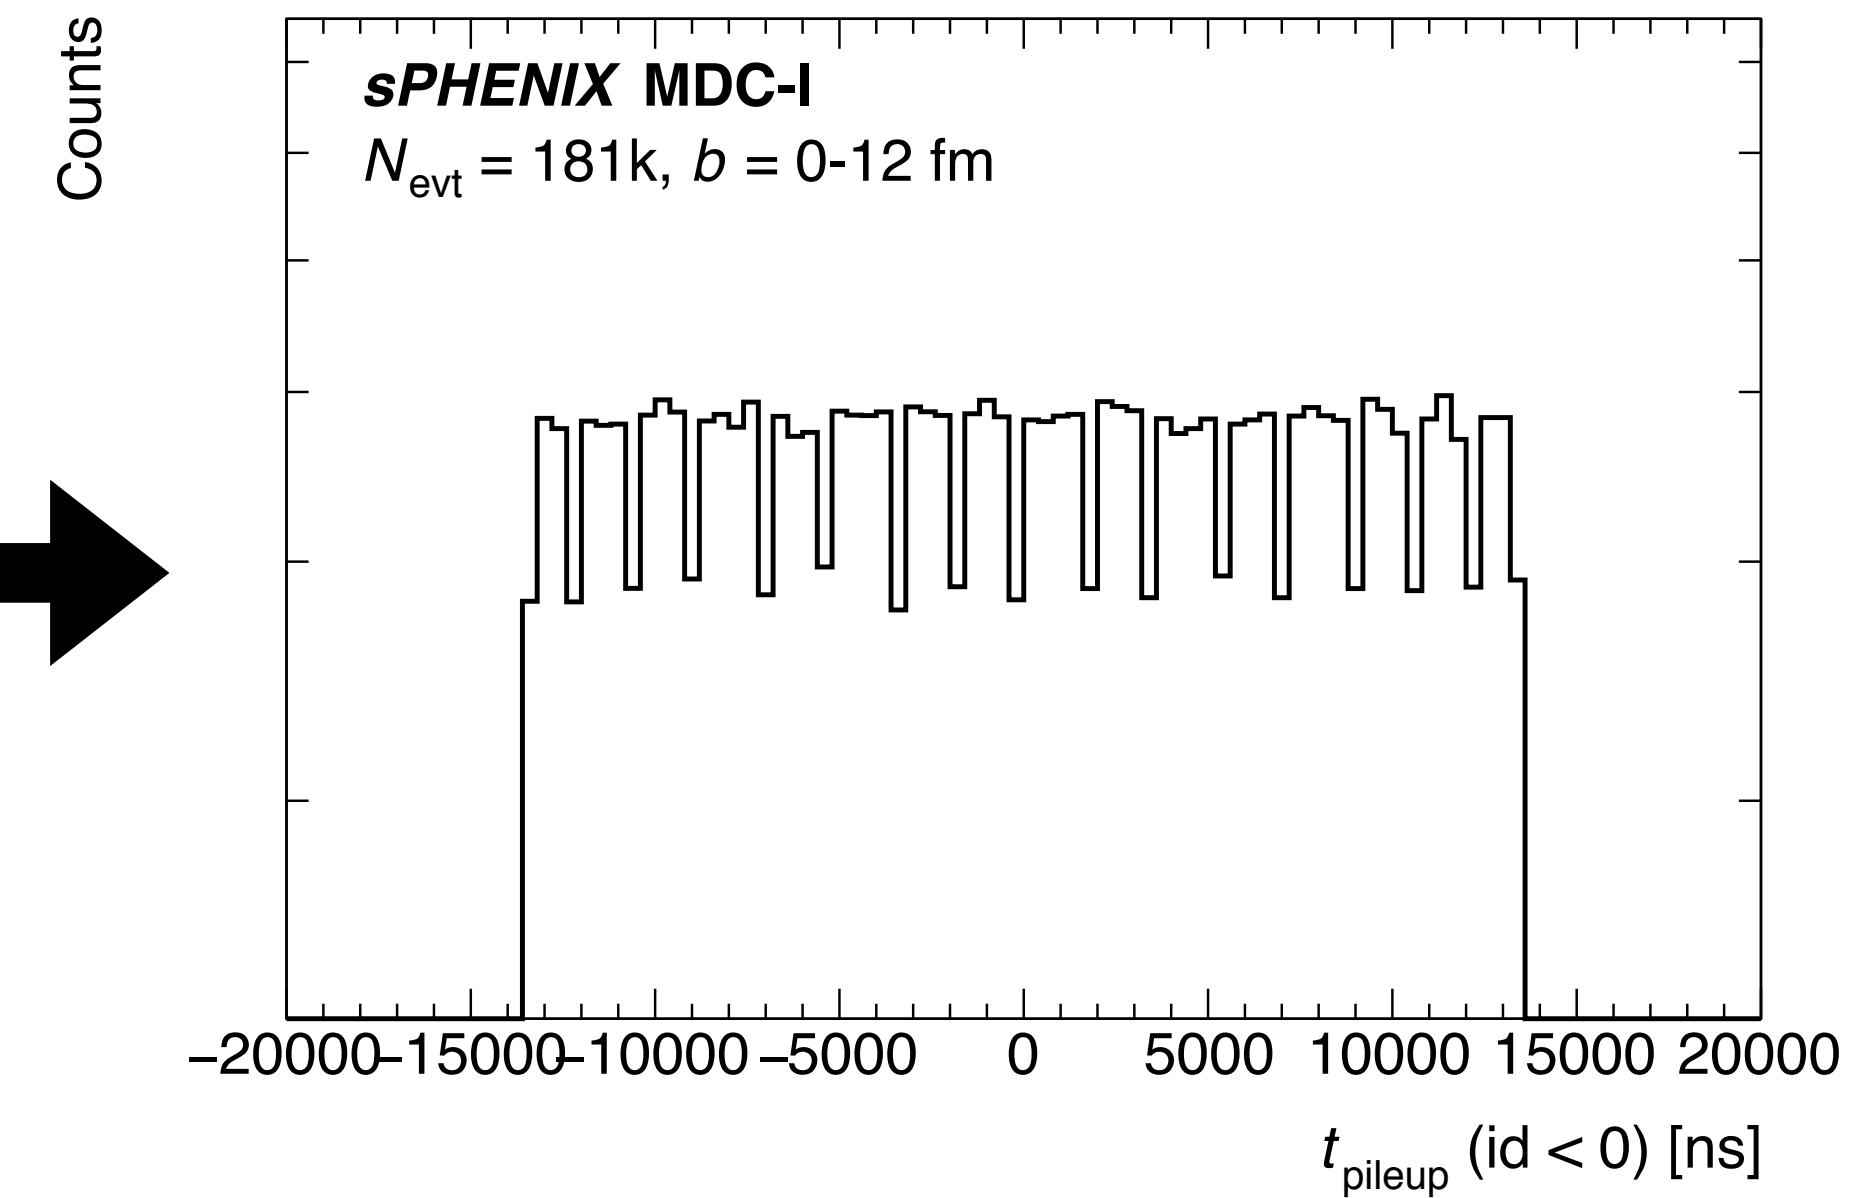

QA updates

Time distribution of OOT PU events now symmetric

Old (from 8 Dec Sims Mtg)

New

Different DSTs for the same event now synchronized