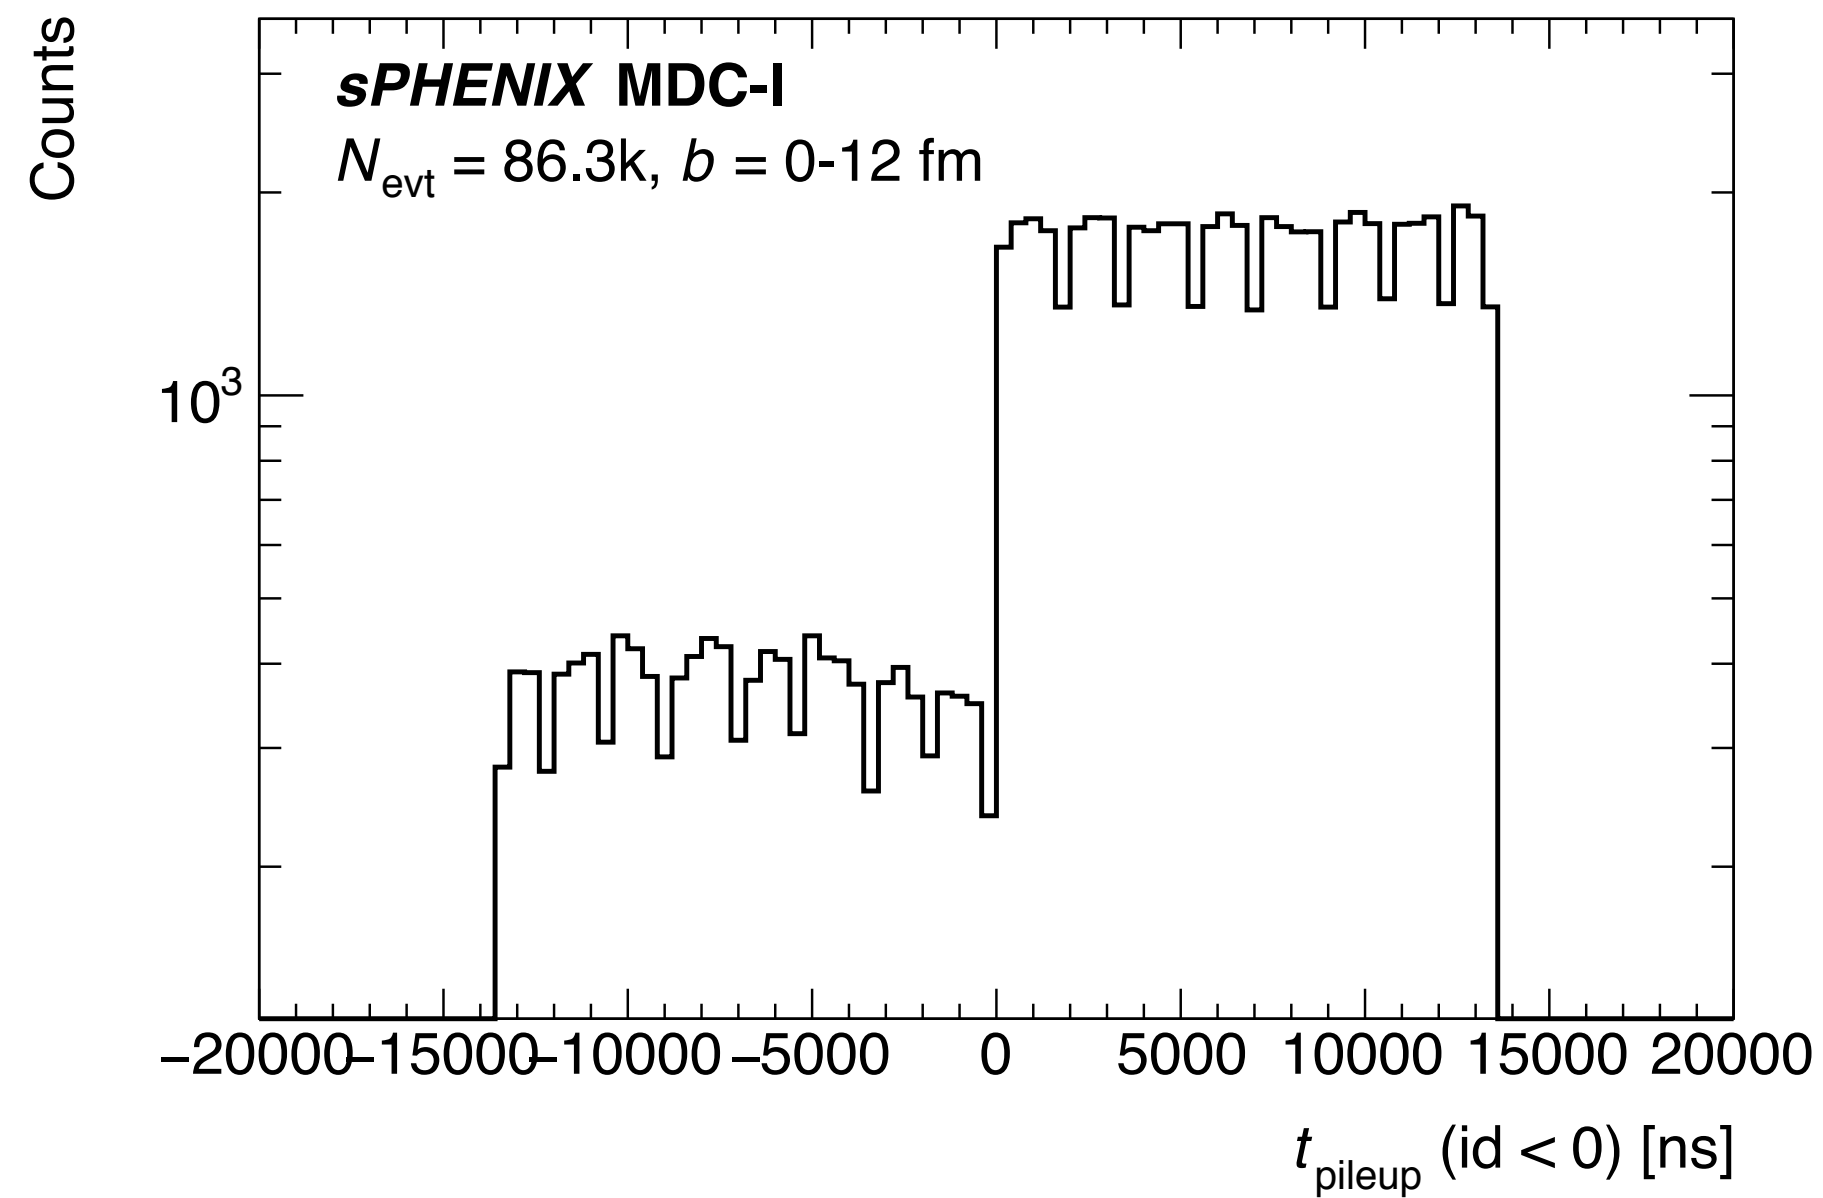

QA updates

Time distribution of OOT PU events now symmetric

Old (from 8 Dec Sims Mtg)

New

Different DSTs for the same event now synchronized