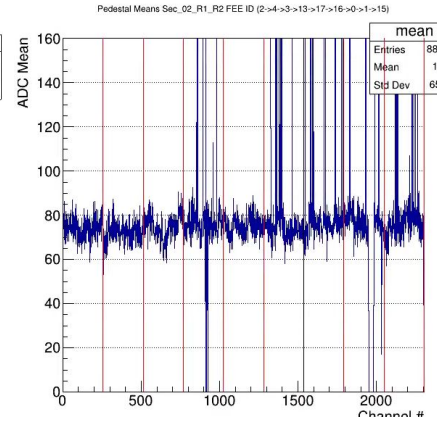

Sectors 00 -03 (R1+R2)

Sector 00

Sector 01

Sector 02

Sector 03

M
e
a
n

S
t
d
.
D
e
v
.