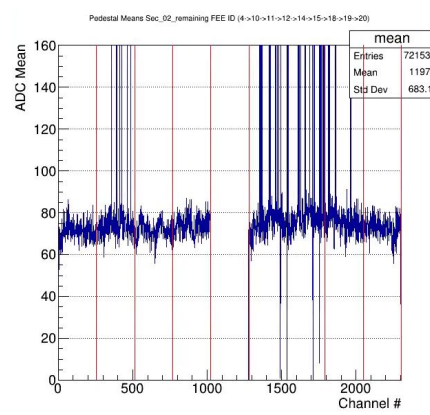

Sectors 00 - 03 (Remaining)

Sector 02

M
e
a
n

S
t
d
.
D
e
v
.