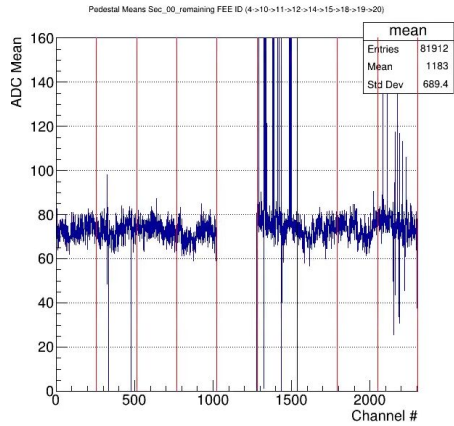

Sector 10

Sector 11

Remaining FEEs (firmware:
d8c6a0bec3)

FEE ID:

4->10->11->12->14->15->18->19->20

Sectors 00 - 03 (Remaining)

Sector 00

Sector 01