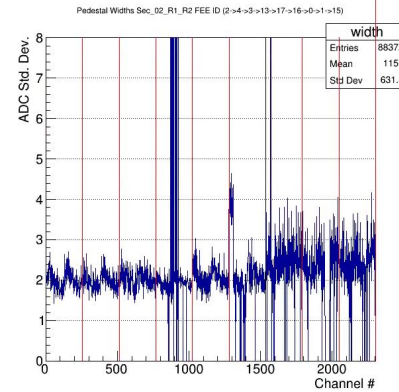

Sectors 00 -03 (R1+R2)

Sector 00

Sector 01

Sector 02

Sector 03

M
e
a
n

S
t
d
.
D
e
v
.