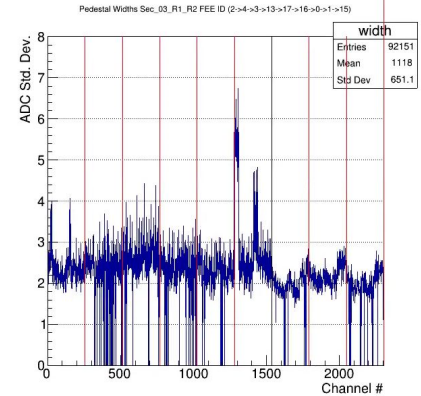

Sectors 00 -03 (R1+R2)

Sector 00

Sector 01

Sector 02

Sector 03

M
e
a
n

S
t
d
.
D
e
v
.