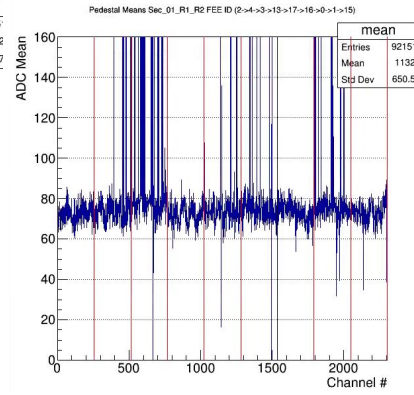

TPC Noise Data: North Side Retake

03.09.23

R1 + R2 only (Firmware: 21f1523c)

FEE ID:

2->4->3->13->17->16->0->1->15

Sectors 00 -03 (R1+R2)

Sector 00

Sector 01