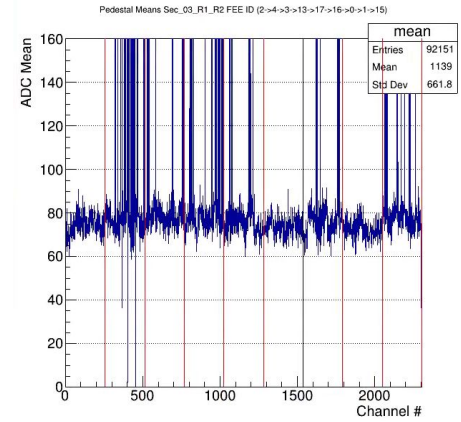

Sectors 00 -03 (R1+R2)

Sector 00

Sector 01

Sector 02

Sector 03

M
e
a
n

S
t
d
.
D
e
v
.