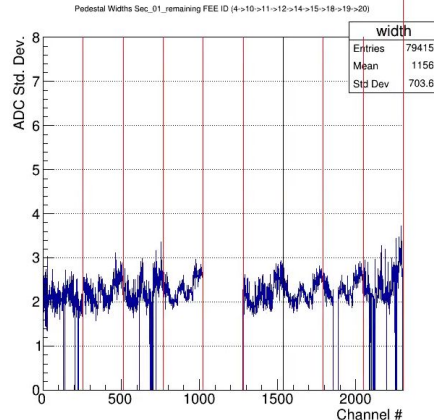

Sectors 00 - 03 (Remaining)

M
e
a
n

S
t
d
.
D
e
v
.