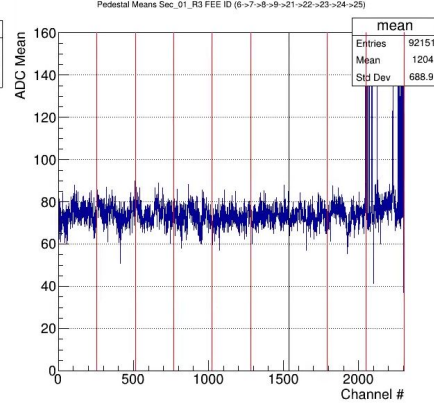

Sector 10

Sector 11

R3 only (Firmware: 0b747971ce)

FEE ID:

6->7->8->9->21->22->23->24->25

Sectors 00 - 03 (R3)

Sector 00

Sector 01