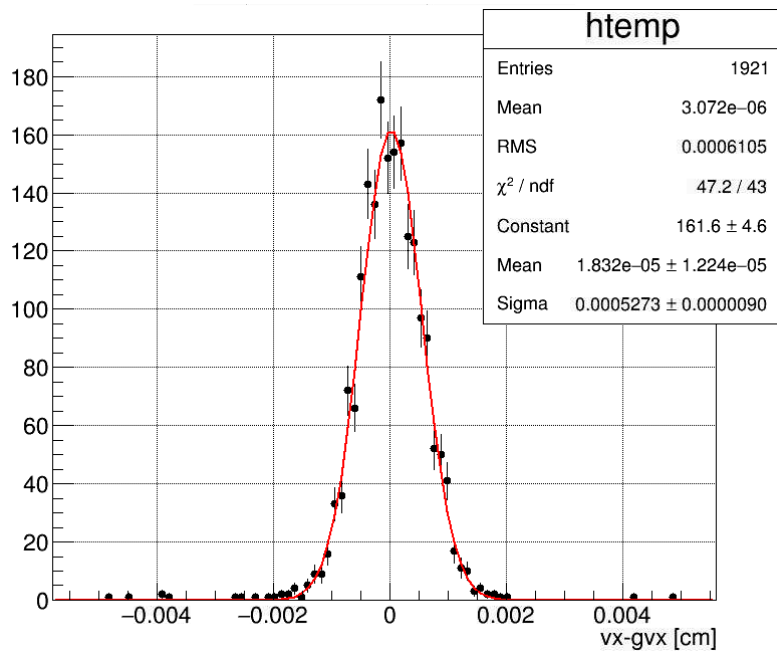

Full Vertexing - w/o MVTX

TPC Cluster Z shift vs. shaping

TPCShapingRMSLead = 20 ns,
TPCShapingRMSTail = 30 ns

TPCShapingRMSLead = 25 ns,
TPCShapingRMSTail = 25 ns