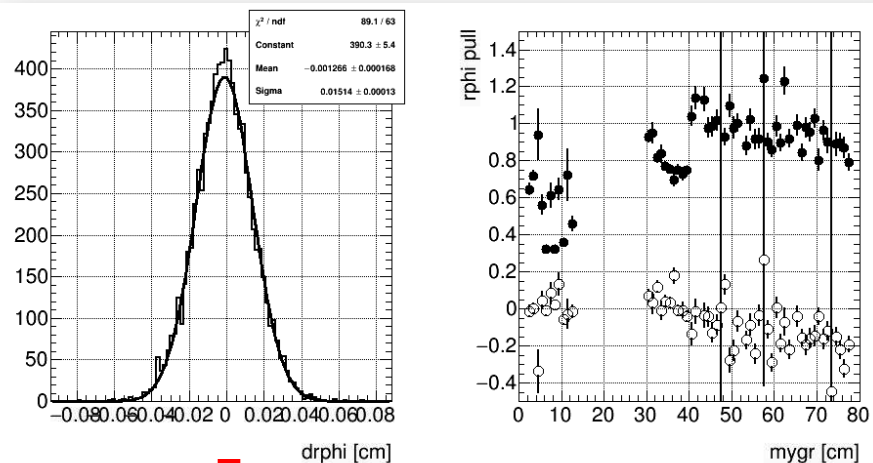

Full Vertexing - w/o MVTX

TPC Cluster Z shift vs. shaping

TPCShapingRMSLead = 20 ns,
TPCShapingRMSTail = 30 ns

TPCShapingRMSLead = 25 ns,
TPCShapingRMSTail = 25 ns