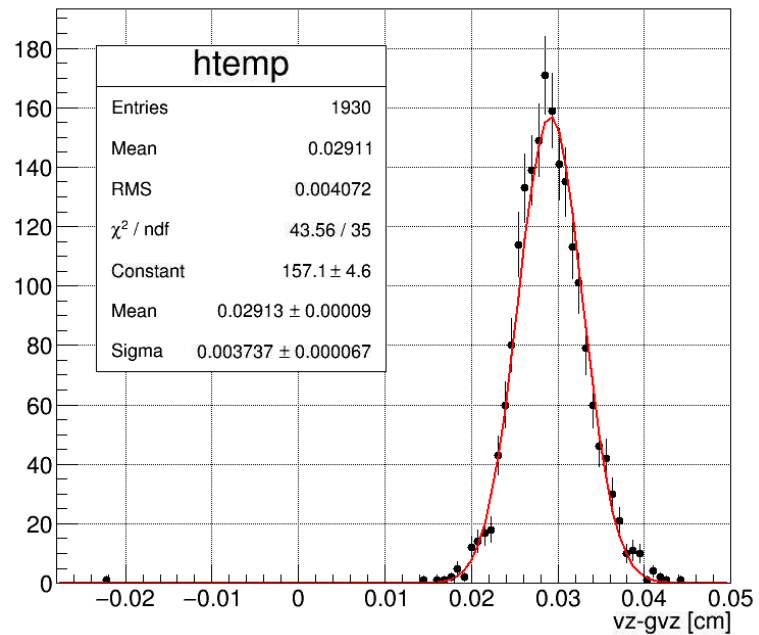

Full Vertexing - w/o MVTX

TPC Cluster Z shift vs. shaping

TPCShapingRMSLead = 20 ns,
TPCShapingRMSTail = 30 ns

TPCShapingRMSLead = 25 ns,
TPCShapingRMSTail = 25 ns