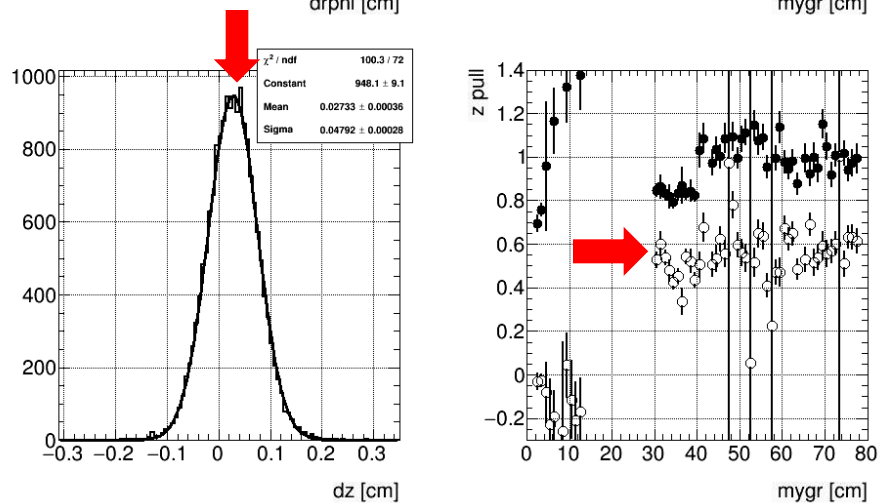

Full Vertexing - w/o MVTX

TPC Cluster Z shift vs. shaping

TPCShapingRMSLead = 20 ns,
TPCShapingRMSTail = 30 ns

TPCShapingRMSLead = 25 ns,
TPCShapingRMSTail = 25 ns